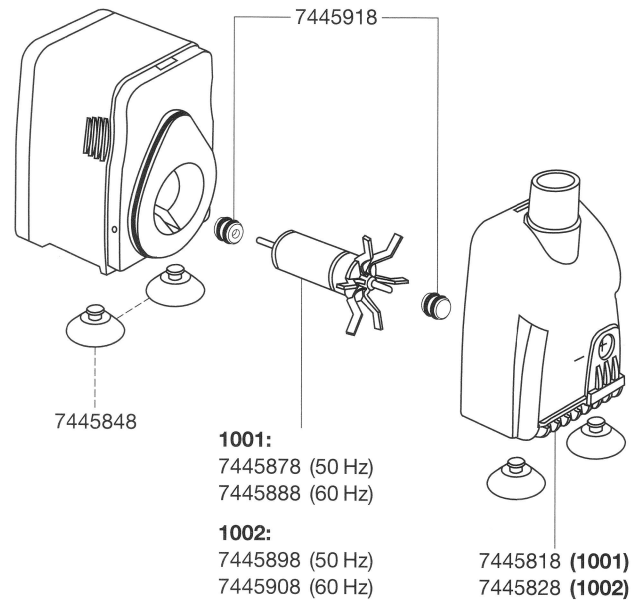

1000 Compact Pump 300
1001 Compact Pump 600
1002 Compact Pump 1000

Spare parts. Subject to change without prior notice.

1000

1001/1002

Order no.	Spare part	1000
-----------	------------	------

7445808	Pump housing complete with output regulator and protector	
7445848	Suction cup (4 pieces)	
7445858	Impeller (50 Hz)	
7445868	Impeller (60 Hz)	

Order no.	Spare part	1001/1002
-----------	------------	-----------

7445818	Pump housing complete for 1001 with output regulator and protector	
7445828	Pump housing complete for 1002 with output regulator and protector	
7445848	Suction cup (4 pieces)	
7445878	Impeller (50 Hz) for 1001	
7445888	Impeller (60 Hz) for 1001	
7445898	Impeller (50 Hz) for 1002	
7445908	Impeller (60 Hz) for 1002	
7445918	Bearings (2 pieces)	