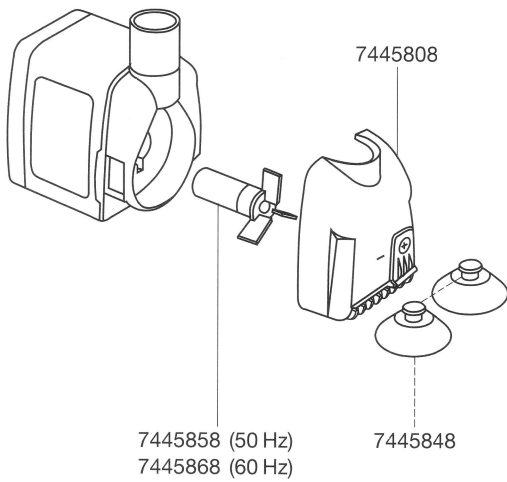

1000 Compact Pump 300
1001 Compact Pump 600
1002 Compact Pump 1000

Spare parts. Subject to change without prior notice.

1000

1001/1002

Order no.	Spare part	1000
-----------	------------	------

7445808	Pump housing complete with output regulator and protector	
7445848	Suction cup (4 pieces)	
7445858	Impeller (50 Hz)	
7445868	Impeller (60 Hz)	

Order no.	Spare part	1001/1002
-----------	------------	-----------

7445818	Pump housing complete for 1001 with output regulator and protector	
7445828	Pump housing complete for 1002 with output regulator and protector	
7445848	Suction cup (4 pieces)	
7445878	Impeller (50 Hz) for 1001	
7445888	Impeller (60 Hz) for 1001	
7445898	Impeller (50 Hz) for 1002	
7445908	Impeller (60 Hz) for 1002	
7445918	Bearings (2 pieces)	