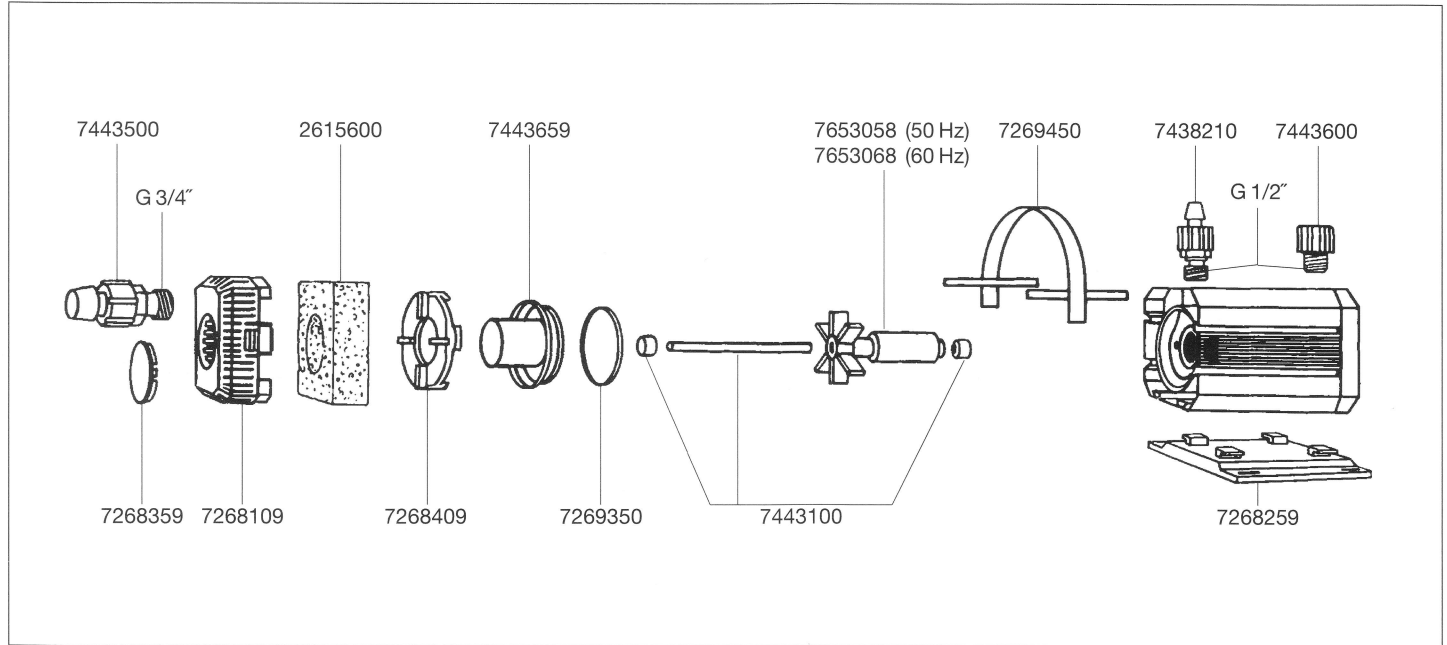

1060 Universal pump 3160 Fountain set

EHEIM

Spare parts. Subject to change without prior notice.

Order no.	Spare part
2615600	Coarse foam (2 pieces)
3052200	„Volcano“ triple jet (not shown)
4009560	Set of cleaning brushes (not shown)
7268109	Intake screen
7268259	Mounting plate
7268359	Sealing cover
7268409	Holding ring

Order no.	Spare part
7269350	Sealing ring (2 pieces)
7269450	Holding clip
7438210	Threaded connector pressure side
7443100	Shaft with bushings
7443500	Threaded connector suction side
7443600	Adapter and sealing ring
7443659	Pump cover
7653058	Impeller 50 Hz
7653068	Impeller 60 Hz