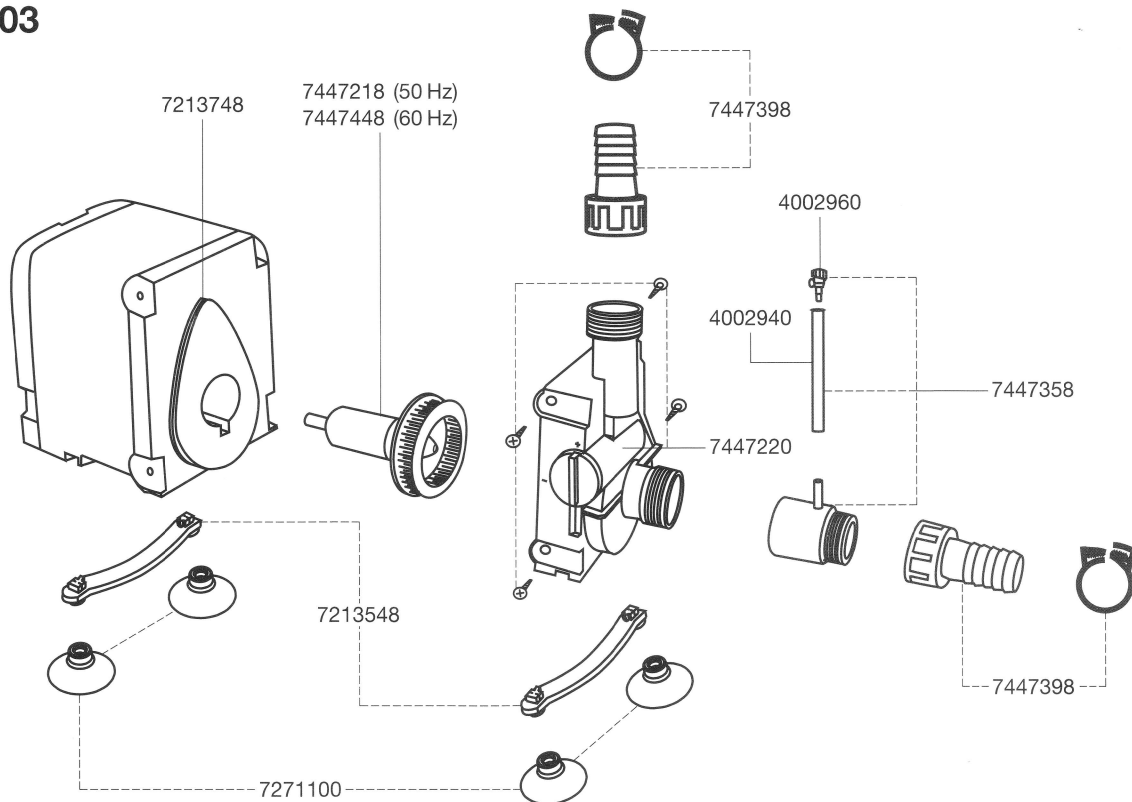

Spare parts. Subject to change without prior notice.

Type 1103

Order no.	Spare part	1103
4002940	Hose \varnothing 4/6 mm	
4002960	Air regulator	
7213548	Attachment sleeves (2 pieces)	
7213748	Sealing ring (2 pieces)	
7271100	Suction cup (4 pieces)	

Order no.	Spare part	1103
7447218	Needle wheel unit (50 Hz) for compact ⁺ marine – Type 1103	
7447220	Pump housing complete with sealing ring and 4 screws for compact ⁺ marine – Type 1103	
7447358	Diffusor	
7447398	Threaded connector suction side and pressure side with hose clamp	
7447448	Needle wheel unit (60 Hz) for compact ⁺ marine – Type 1103	