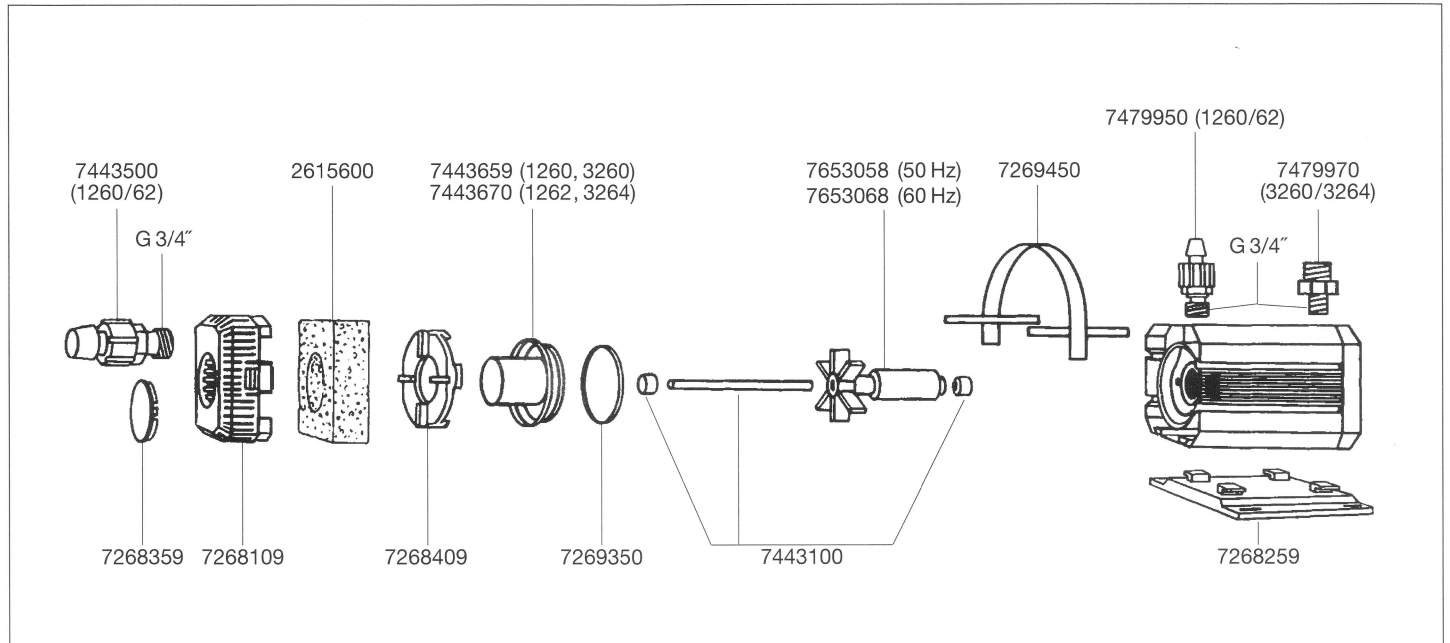

1260 Universal pump
1262 Universal pump
3260 Fountain set
3264 Fountain set

Spare parts. Subject to change without prior notice.

Order no.	Spare part
2615600	Coarse foam (2 pieces)
3052200	„Volcano“ triple jet (not shown)
4009560	Set of cleaning brushes (not shown)
7268109	Intake screen
7268259	Mounting plate
7268359	Sealing cover
7268409	Holding ring
7269350	Sealing ring (2 pieces)
7269450	Holding clip

Order no.	Spare part
7443100	Shaft with bushings
7443500	Threaded connector suction side for 1260 and 1262
7443659	Pump cover with bushing for 1260 and 3260
7443670	Pump cover with bushing for 1262 and 3264
7479950	Threaded connector pressure side for 1260 and 1262
7479970	Adapter and sealing ring for 3260 and 3264
7653058	Impeller 50 Hz
7653068	Impeller 60 Hz