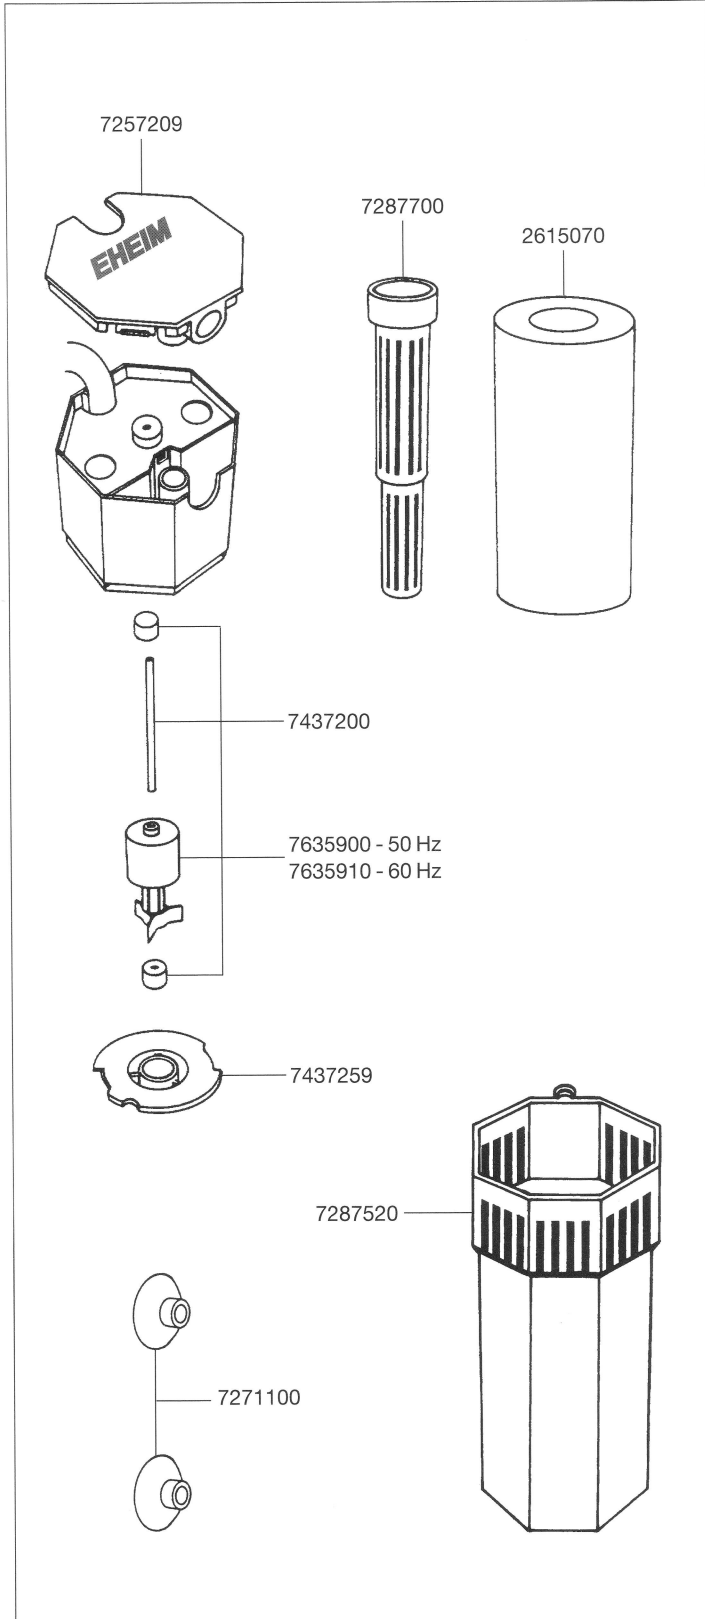

Spare parts. Subject to change without prior notice.

Order no.	Spare part
2615070	Filter cartridge
7257209	Filter cover
7271100	Suction cup (2 pieces)
7287520	Filter body
7287700	Filter pipe
7437200	Shaft with bushings
7437259	Pump cover
7635900	Impeller (50 Hz)
7635910	Impeller (60 Hz)