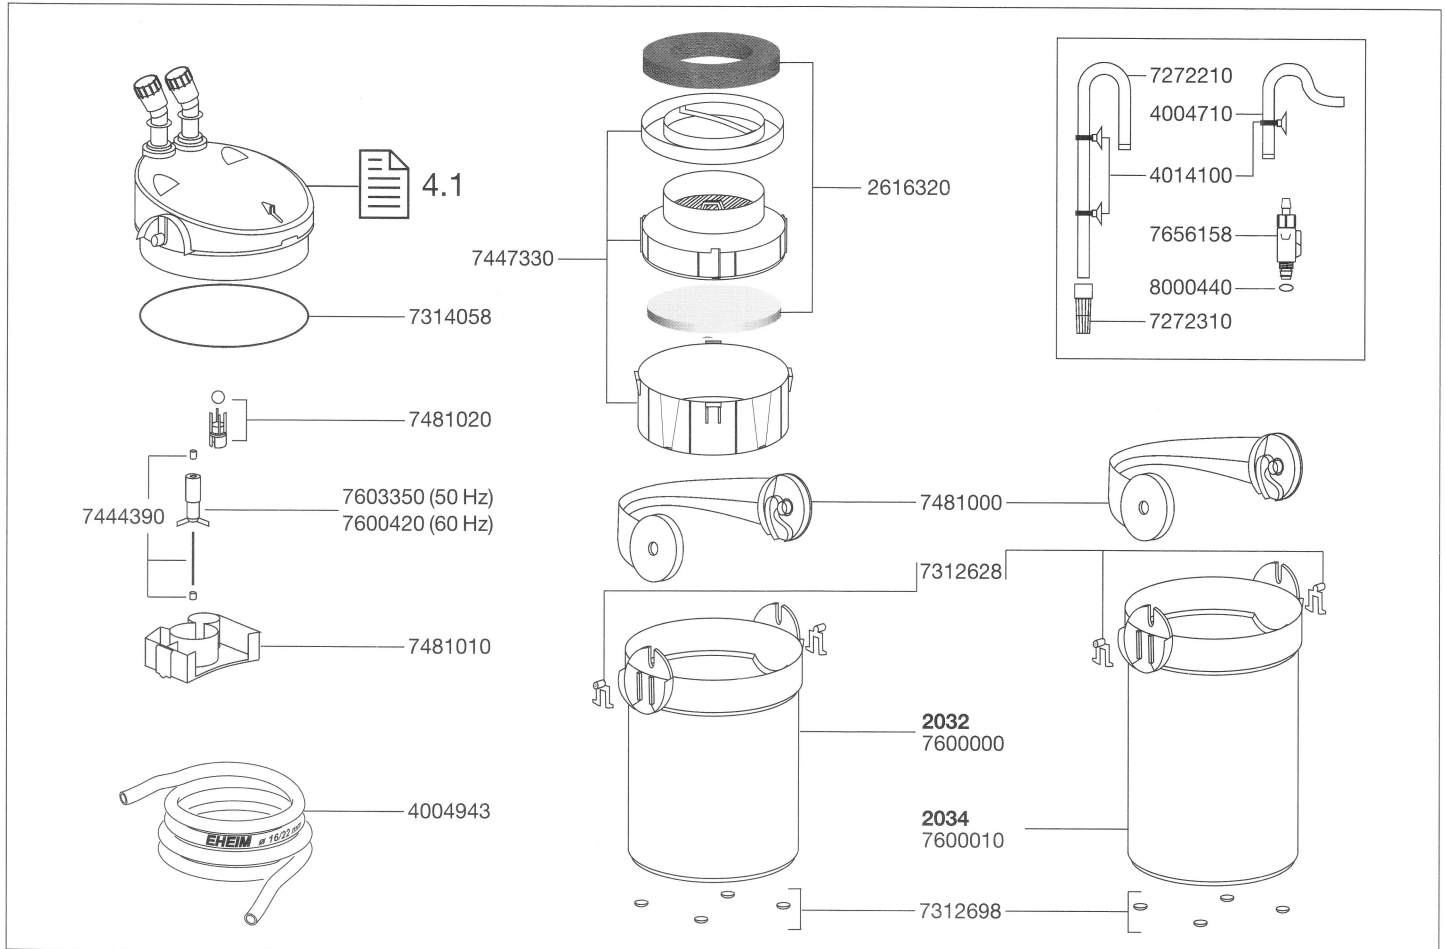

2032 / 2034 External filter *eccopro* 130/200

Spare parts. Subject to change without prior notice.

Order no.	Spare part
2616320	Set: Prefilter pad (1 x) and fine filter pads (4 pcs.)
4004943	Hose, suction and pressure side ø 12/16 mm (3 m)
4004710	Outlet pipe
4014100	Suction cup with clip (2 pcs.)
7272210	Intake pipe
7272310	Inlet strainer
7312628	Handle connector (2 pcs.)
7312698	Rubber feet (4 pcs.)
7314058	Sealing ring with special coating

Order no.	Spare part
7444390	Shaft with bushings
7447330	Prefilter with filter media container and cover
7481000	Multi-function lever with slot
7481010	Pump chamber with bushing
7481020	Ball with ball cage
7600000	Filter canister 2032
7600010	Filter canister 2034
7600420	Impeller (60 Hz for 2032 / 2034)
7603350	Impeller (50 Hz for 2032 / 2034)
7656158	Shut-off tap
8000440	Set: Sealing ring for shut-off tap