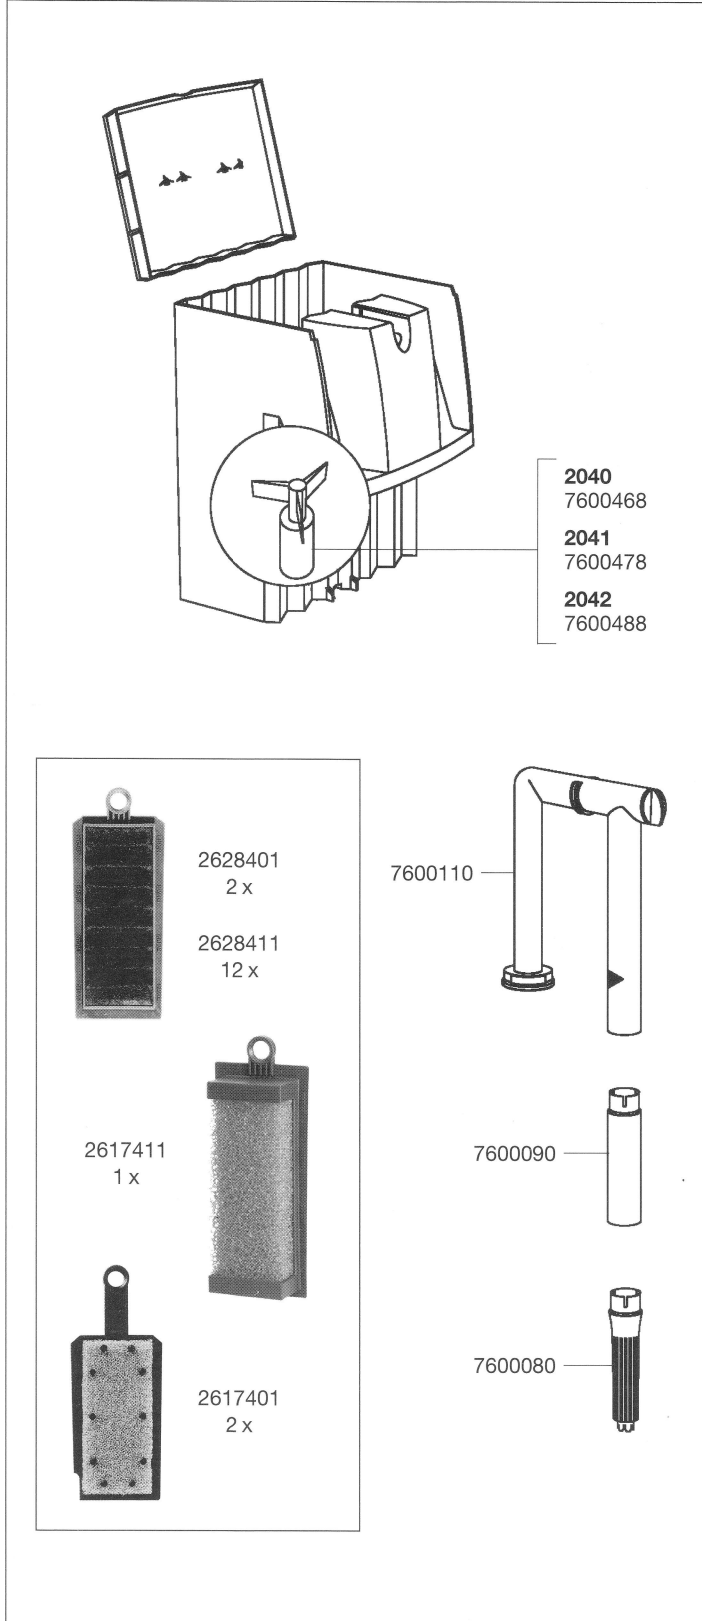

**External filters**  
**2040 / 2041 / 2042**

*(Models for EUROPE)*

Spare parts. Subject to change without prior notice.

Order no.	Spare part
2628401	3D active carbon insert (2 pieces)
2628411	3D active carbon insert (12 pieces)
2617401	Bio foam cartridge (2 pieces)
2617411	Bio foam cartridge large
7600468	Impeller (50 Hz) für 2040
7600478	Impeller (50 Hz) für 2041
7600488	Impeller (50 Hz) für 2042
7600110	Suction tube
7600090	Extension for suction tube (2 pieces)
7600080	Inlet strainer