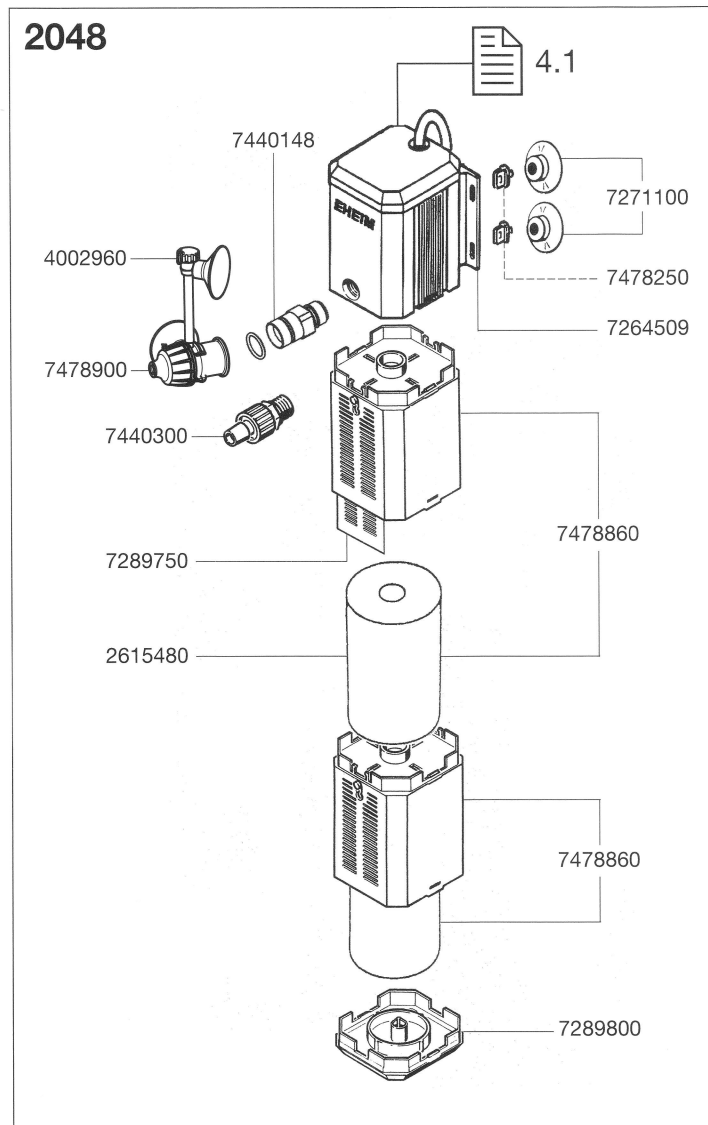

Spare parts. Subject to change without prior notice.

Order no.	Spare part	1048 / 3148
2615485	Coarse foam (2 pieces)	
4002960	Air regulating clamp for hose	
4009560	Set of cleaning brushes (not shown)	
7264400	O-ring (2 pieces)	
7264509	Mounting plate	
7271100	Suction cup (4 pieces)	
7289750	Sliding valve	
7289800	Filter bottom	
7433710	Shaft with bushings for 2048, 2448	
7440148	Adapter for Installation Kit	
7440300	Threaded connector pressure side	
7440359	Pump cover with bushing	
7478250	Attachment lug (4 pieces)	
7478860	Filter body with cartridge	
7478900	Diffusor	
7645950	Impeller (50 Hz) complete with shaft and bushings	
7645960	Impeller (60 Hz) complete with shaft and bushings	