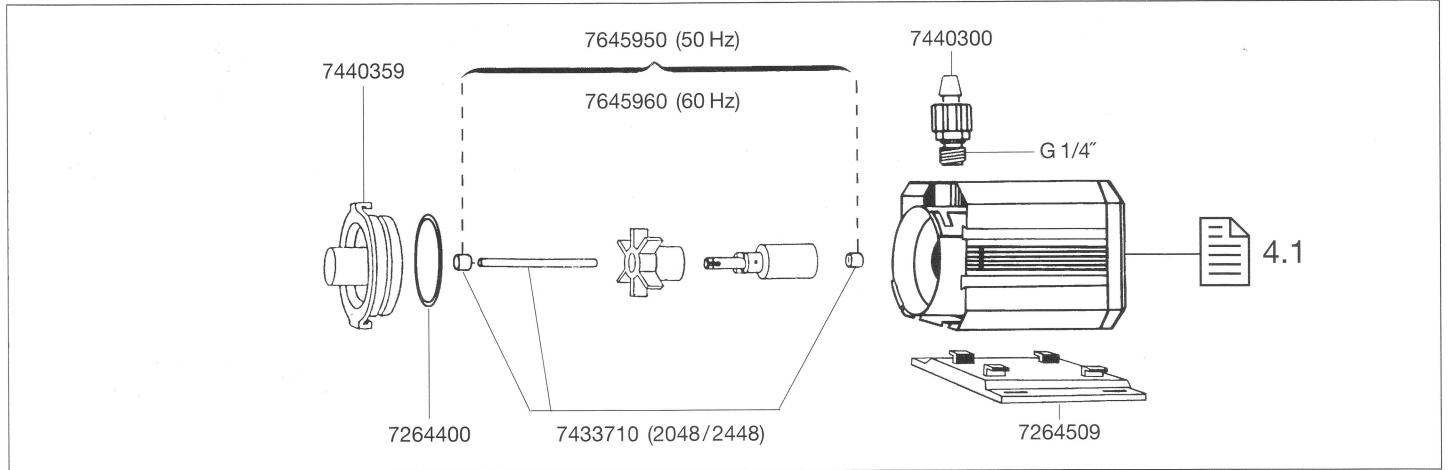

Spare parts. Subject to change without prior notice.

Order no.	Spare part	1048 / 3148
2615485	Coarse foam (2 pieces)	
4002960	Air regulating clamp for hose	
4009560	Set of cleaning brushes (not shown)	
7264400	O-ring (2 pieces)	
7264509	Mounting plate	
7271100	Suction cup (4 pieces)	
7289750	Sliding valve	
7289800	Filter bottom	
7433710	Shaft with bushings for 2048, 2448	
7440148	Adapter for Installation Kit	
7440300	Threaded connector pressure side	
7440359	Pump cover with bushing	
7478250	Attachment lug (4 pieces)	
7478860	Filter body with cartridge	
7478900	Diffusor	
7645950	Impeller (50 Hz) complete with shaft and bushings	
7645960	Impeller (60 Hz) complete with shaft and bushings	