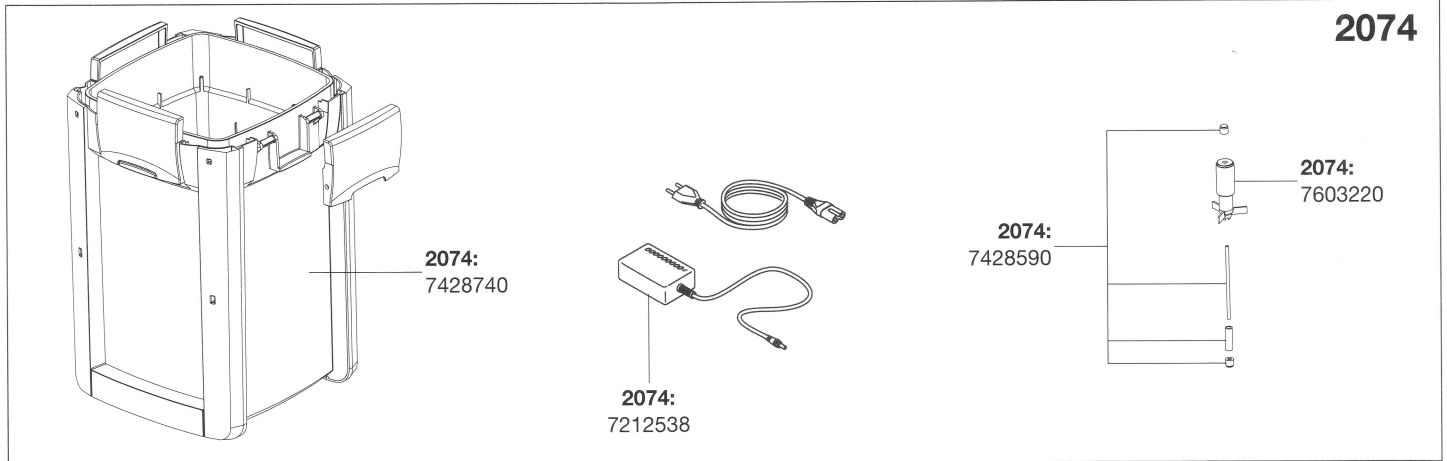

Spare parts. Subject to change without prior notice.

Order no.	Spare part	2071 / 2073 / 2075
2616710	Set prefilter pad blue (1 x) and fine filter pad white (4 x)	
4005710	Outlet pipe	
4005943	Hose, pressure and suction side ø 16/22 mm (3 m)	
4015150	Suction cup with clip (2 pieces)	
7211548	Filter media container	
7211568	Locking device	
7211708	Lattice screen	
7212258	Hose clamp	
7275808	Intake pipe	
7312698	Rubber feet (4 pieces)	
7343858	Outlet jet pipe	
7428580	Prefilter valve	
7428608	EZ clips complete	
7428680	Set of sealing rings for safety adapter	
7428718	Safety adapter with locking lever	
7428728	Floater complete	
7428740	Filter canister with side protection for 2073	
7428750	Filter canister with side protection for 2075	

Order no.	Spare part	2071 / 2073 / 2075
7428760	Prefilter	
7428770	Set sealing ring for container	
7428780	Pump cover	
7428790	Filter canister with side protection for 2071	
7444390	Shaft with bushings for 2071 / 2073 and 2075	
7447150	Set of pipe plugs	
7471800	Inlet strainer	
7603330	Impeller 50 Hz for 2073 and 2075	
7603340	Impeller 60 Hz for 2073 and 2075	
7603420	Impeller 50 Hz for 2071	
7603350	Impeller 60 Hz for 2071	

Order no.	Spare part	2074
7212538	Transformer	
7428590	Shaft with bushings and distance sleeve	
7428740	Filter canister with side protection for 2074	
7603220	Impeller 60 Hz and 50 Hz (electronic)	