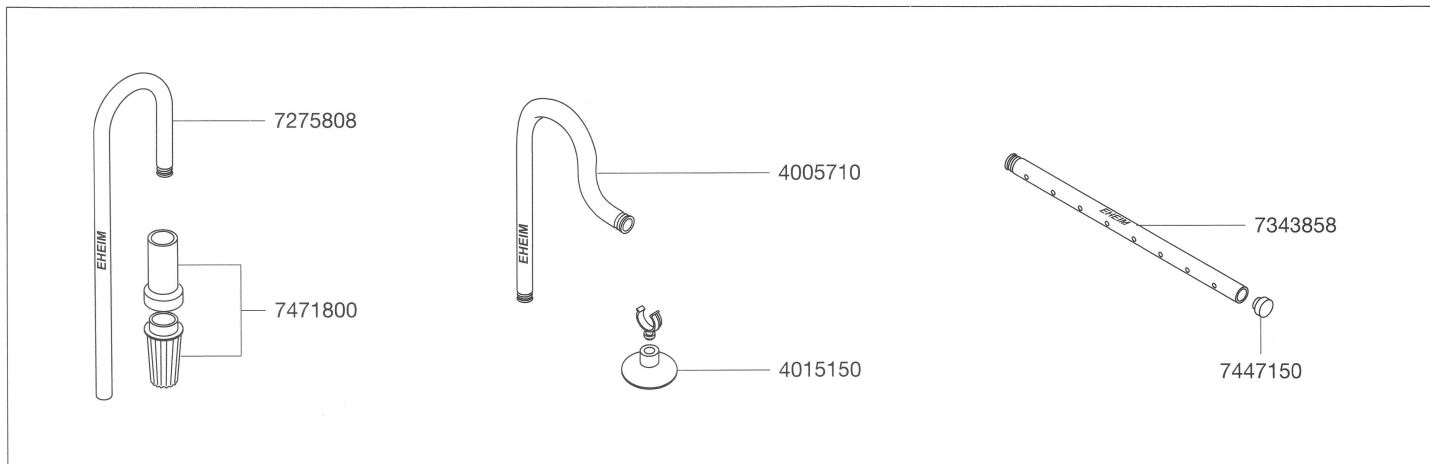

# 1278 Pump head

2076 External filter *professional 3<sup>e</sup>* 450

2078 External filter *professional 3<sup>e</sup>* 700

Spare parts. Subject to change without prior notice.

Order no.	Spare part	2076 / 2078
2616760	Set 1 x filter pad and 4 x fine filter pads	
4005710	Outlet pipe	
4005943	Hose, pressure and suction side ø 16/22 mm (3 m)	
4015150	Suction cup with clip (2 pieces)	
7212108	Lattice screen	
7212258	Hose clamp complete	
7212538	Transformer	
7221058	Sealing ring for pump cover	
7271958	Rubber feet set (5 pieces)	
7275808	Intake pipe	
7343858	Outlet jet pipe	

Order no.	Spare part	2076 / 2078
7428580	Valve with holder	
7428590	Shaft with bushings and distance sleeve ( <b>electronic</b> )	
7428608	EZ clips complete	
7428630	Separation screen with sealing ring for 2076	
7428640	Separation screen with sealing ring for 2078	
7428658	Filter media container	
7428668	Prefilter complete with valve and sealing ring	
7428670	Set of sealing rings (for pump and canister)	
7428680	Set of sealing rings (for adapter and separation screen)	
7428690	Pump cover complete with sealing ring and bushings	
7428700	Filter canister with side protection for 2076	
7428730	Filter canister with side protection for 2078	
7428718	Adapter complete	
7428728	Floater complete	
7447150	Set of pipe plugs	
7471800	Inlet strainer	
7603220	Impeller for 50 Hz and 60 Hz ( <b>electronic</b> )	