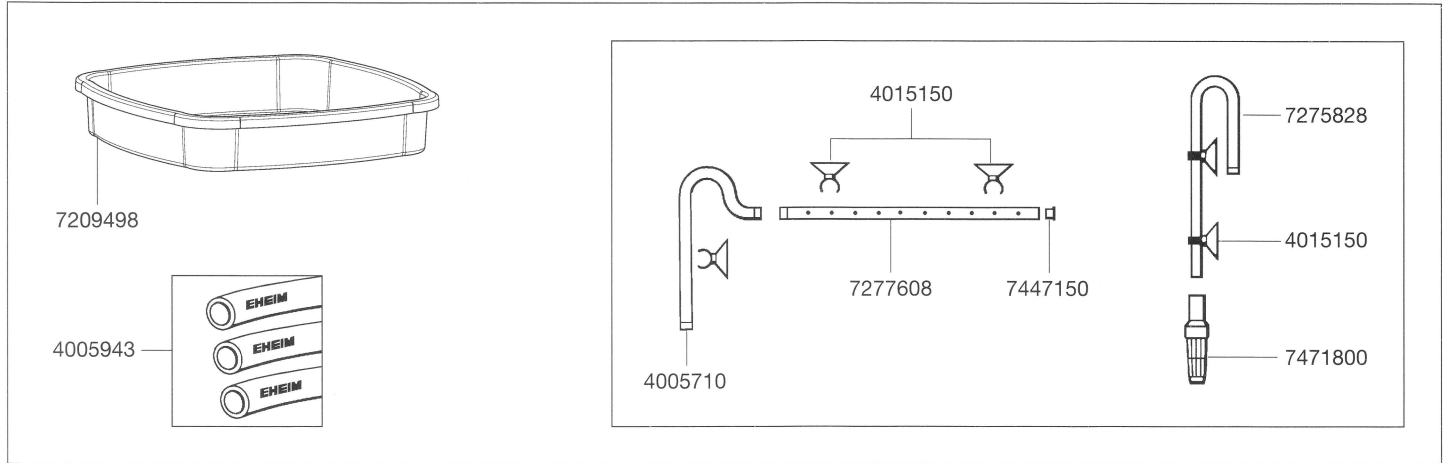

1280 Pump head

1780 Pump head with heater

2080 External filter *professional 3* 1200 XL

2180 Thermofilter *professional 3* 1200 XLT

**EHEIM**  
professional 3

Spare parts. Subject to change without prior notice.

Order no.	Spare part	2080 / 2180
2616802	Set (1 filter pad, 4 fine filter pads)	
2616805	Set of fine filter pads (3 pieces)	
4005710	Outlet pipe	
4005943	Hose $\varnothing$ 16/22 mm (3 m) 2 x suction side, 1 x pressure side	
4015150	Suction cup with clips (2 pieces)	
7209148	Lattice screen	
7209208	Indicator cover	
7209358	Hose clamp complete	
7209498	Prefilter container	
7255058	Sealing ring	
7275828	Intake pipe	
7277608	Outlet jet pipe	
7342358	Locking device for pump cover	

Order no.	Spare part	2080 / 2180
7428500	Separation screen with sealing ring	
7428510	Set of sealing rings for canister	
7428520	Set of sealing rings for adapter and screen	
7428530	Pump cover complete with sealing ring and bushing	
7428548	EZ clips complete	
7428558	Side protection complete	
7428568	Filter media container	
7428578	Prefilter complete with valve and sealing ring	
7428580	Clack valve with holder	
7428680	Set of sealing rings	
7428830	Output connector complete with sealing rings	
7444390	Shaft with bushings	
7446208	Indicator complete with indicator housing, spring, floater and ring	
7447150	Set of pipe plugs	
7471800	Inlet strainer	
7603058	Impeller (50 Hz)	
7603068	Impeller (60 Hz)	
7603078	Adapter complete	
7603170	Filter canister with 4 EZ clips	