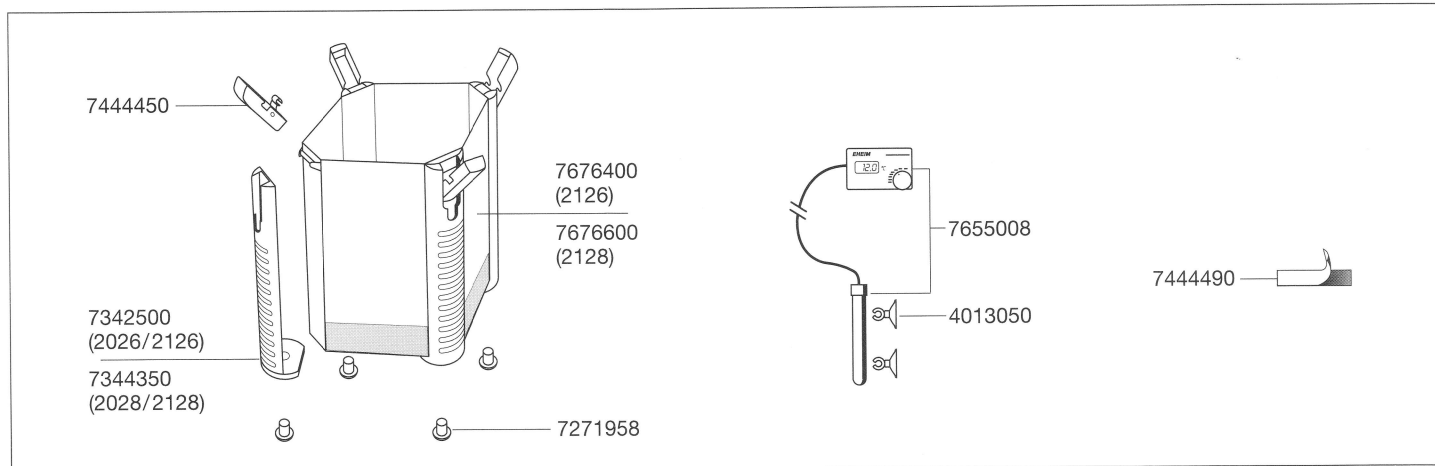

2126 External filter
2128 Thermofilter

Spare parts. Subject to change without prior notice.

Order no.	Spare part	2026/2028
2616260	Set of filter pads	
2616265	Set of fine filter pads	
4005710	Outlet pipe	
4005940	Hose ø 16/22 mm	
4015150	Suction cup with clip (2 pieces)	
7271958	Rubber feet set (5 pieces)	
7275808	Intake pipe	
7342200	Input connector	
7342500	Side protection	
7343150	Sealing gasket	
7343390	Rubber seals	
7343858	Spray bar	
7344050	Lattice screen	
7344350	Side protection	
7345988	Vaseline	
7354008	Adapter lever	
7354158	Hose clamp complete	
7444190	Set of sealing rings for double tap unit	
7444390	Shaft with bushings	
7444410	Floater, spring and holder	
7444420	Pump cover complete	
7444430	Cover complete	
7444440	Set of screws complete	
7444450	EZ clips complete	
7444490	Velcro tape	

Order no.	Spare part	2026/2028
7444578	Adapter complete	
7447150	Set of pipe plugs	
7471800	Inlet strainer	
7480650	Filter media container	
7656180	Impeller 50 Hz	
7656190	Impeller 60 Hz	
7676000	Filter canister complete with side protections and rubber feet for 2026	
7676020	Filter canister compl. with side protect. and rubber feet for 2028 (not shown)	

Order no.	Spare part	2126/2128
4013050	Suction cup with clips (2 pieces)	
7655008	Thermostat compl. with temperature sensor and suction cups	
7674908	Filter canister with heater 230 V / 50 Hz for 2126 marine water resistant	
7674968	Filter canister with heater 230 V / 50 Hz for 2128 marine water resistant (not shown)	
7676290	Cable extension for thermostat, approx. 1.5 m (not shown)	
7676400	Filter canister complete for 2126 only for freshwater	
7676600	Filter canister complete for 2128 only for freshwater (not shown)	