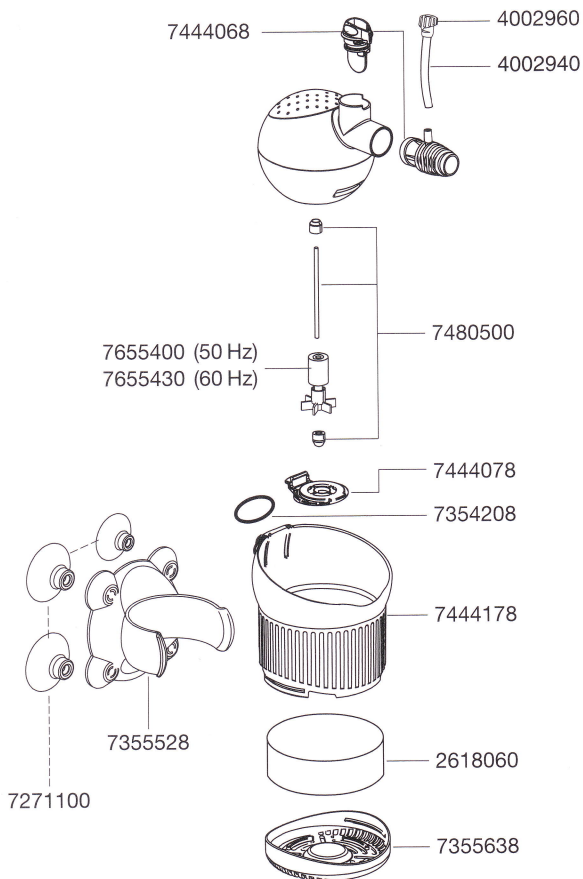

## 2206

Type	230 V / 50 Hz	120 V / 60 Hz USA	240 V / 50 Hz GB	240 V / 50 Hz AUS	220 V / 60 Hz
2206	2206020	2206390	2206510	2206540	2206630

Order no.	Spare part
2618060	Filter cartridge (2 pieces)
4002940	Hose $\varnothing$ 4/6 mm
4002960	Air regulator
4020080	Up-grade-kit 2206 to 2208: Filter basket with filter cartridge and media-box with filter pad (not shown)
7271100	Suction cup (4 pieces)
7354208	Tensioning ring (3 pieces)
7355528	Securing ring
7355638	Filter bottom
7444068	Power regulator with diffuser
7444078	Pump cover with bushing
7444178	Pump head holding basket with securing ring
7480500	Shaft with bushings
7655400	Impeller (50 Hz) for 2206
7655430	Impeller (60 Hz) for 2206