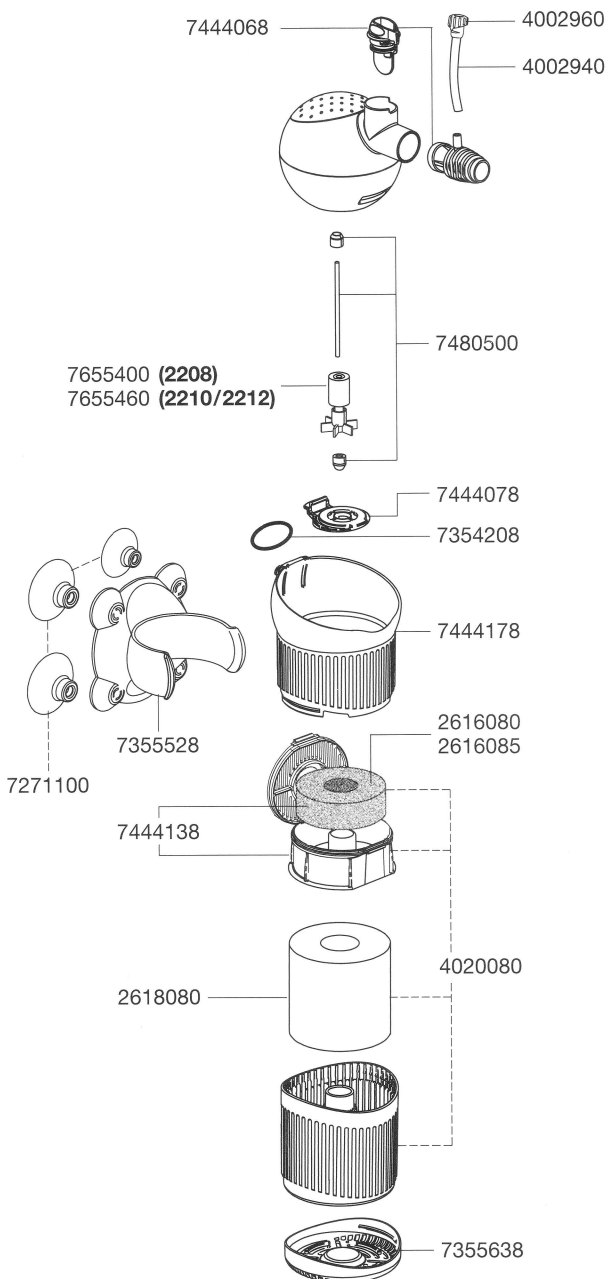

2208 Internal filter
2210 Internal filter
2212 Internal filter

Spare parts. Subject to change without prior notice.

2208/2210/2212

Order no.	Spare part
2616080	Fine filter pad for mediabox (3 pieces)
2616085	Filter pad for mediabox (2 pieces)
2618080	Filter cartridge (2 pieces)
4002940	Hose \varnothing 4/6 mm
4002960	Air regulator
4020080	Up-grade-kit: Filter basket with filter cartridge and mediabox with filter pad (not shown)
7271100	Suction cup (4 pieces)
7354208	Tensioning ring (3 pieces)
7355528	Holder
7355638	Filter bottom
7444068	Power regulator with diffuser
7444078	Pump cover with bushing
7444138	Mediabox with filter pad
7444178	Pump head holding basket with securing ring
7480500	Shaft with bushings
7655400	Impeller (50 Hz) for 2208
7655430	Impeller (60 Hz) for 2208
7655450	Impeller (60 Hz) for 2210/2212
7655460	Impeller (50 Hz) for 2210/2212