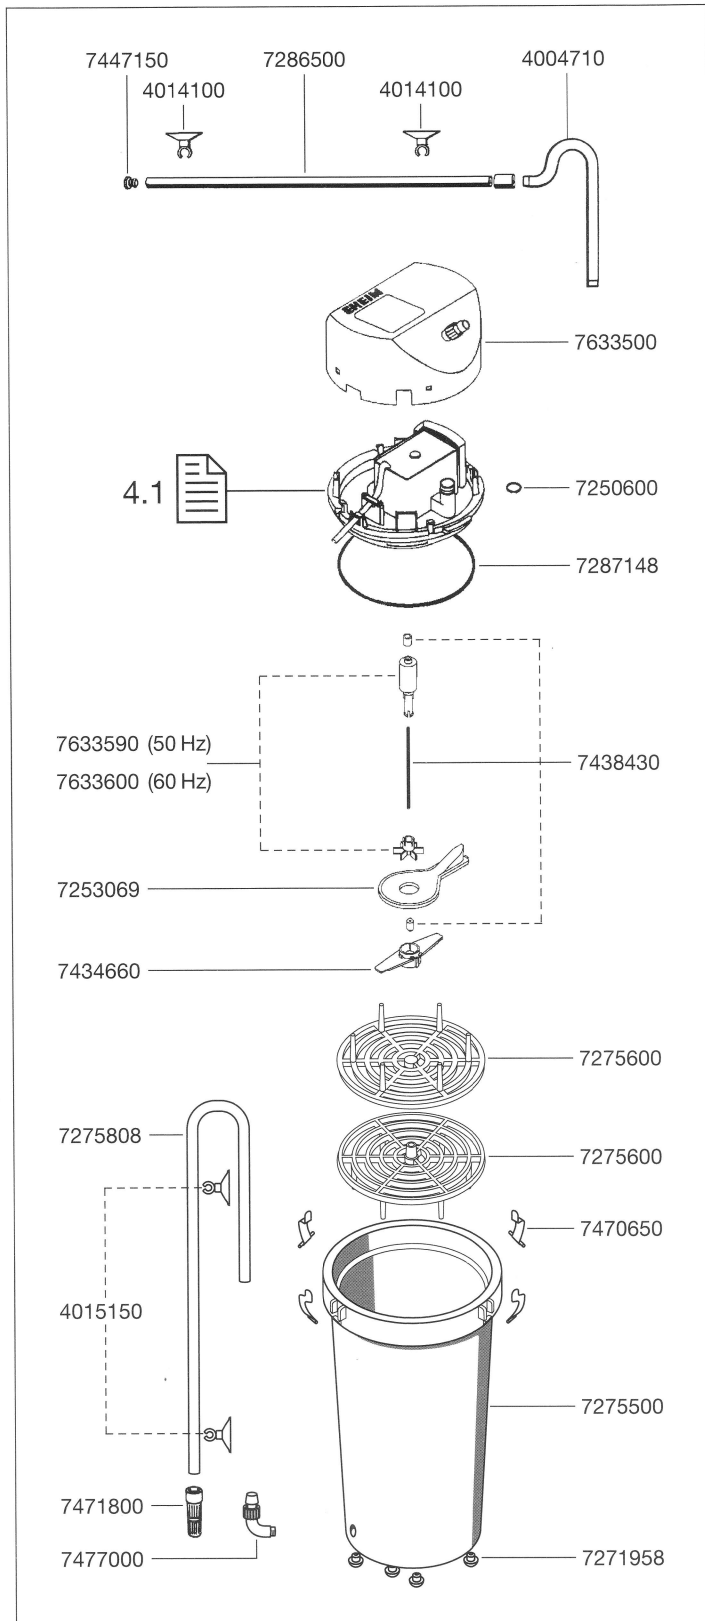

1217 Pump head
2217 External filter – classic 600

Spare parts. Subject to change without prior notice.

Order no.	Spare part
4004710	Outlet pipe
4004940	Hose, pressure side
4005940	Hose, suction side
4009560	Set of cleaning brushes (not shown)
4014100	Suction cup with clip ø 13 mm (2 pcs.)
4015150	Suction cup with clip ø 17 mm (2 pcs.)
7250600	Sealing ring (2 pieces)
7253069	Pump cover
7271958	Rubber feet set (5 pieces)
7275500	Canister
7275600	Lattice screen
7275808	Intake pipe
7286500	Outlet jet pipe
7287148	Sealing ring
7400008	Filter bag (not shown)
7434660	Securing piece with bushing
7438430	Shaft with bushings
7447150	Set of pipe plugs
7470650	Spring clip (4 pieces)
7471800	Inlet strainer
7477000	Threaded connector
7633500	Cover
7633590	Impeller 50 Hz – from series 88011
7633600	Impeller 60 Hz – from series 88011