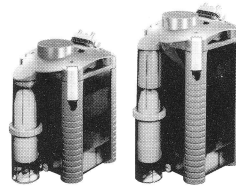

1229 Pump head
2227 Wet/dry external filter
2229 Wet/dry external filter

EHEIM
professional

Spare parts. Subject to change without prior notice.

2227 / 2229