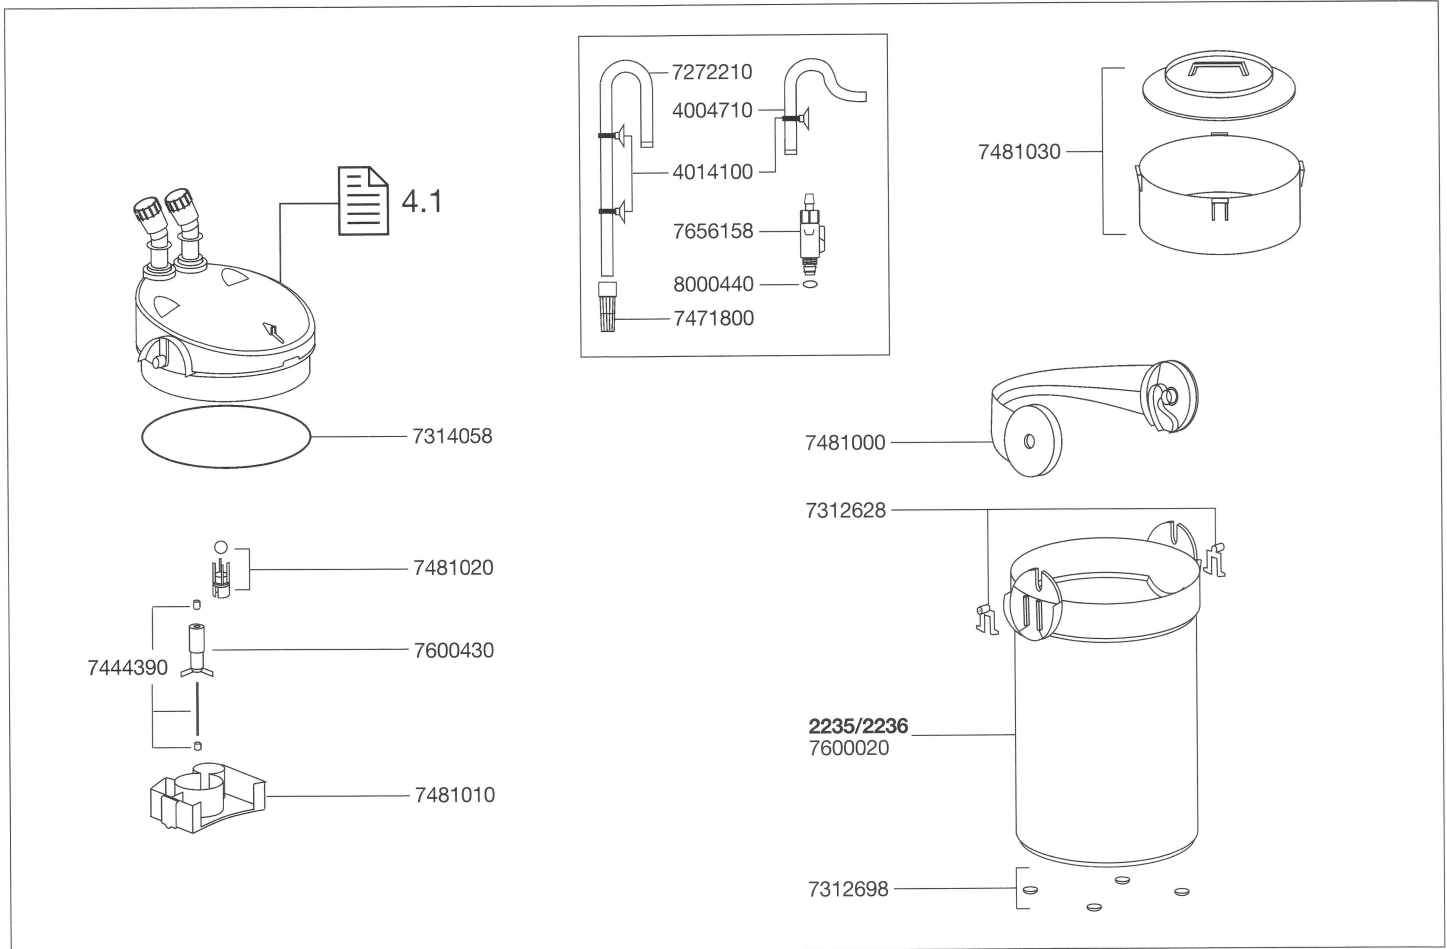

1235 and 1236 Pump head

2235 External filter **ecco**

2236 External filter **ecco comfort**

Spare parts. Subject to change without prior notice.

Order no.	Spare part
2616310	Coarse filter pad (3 pcs.) (not shown)
2616315	Fine filter pad (3 pcs.) (not shown)
2628310	Carbon filter pad (3 pcs.) (not shown)
4004940	Hose, suction and pressure side
4004710	Outlet pipe
4014100	Suction cup with clip (2 pieces)
7272210	Intake pipe \varnothing 13 mm
7312628	Handle connector (2 pieces)
7312698	Rubber feet (4 pieces)
7314058	Sealing ring with special coating

Order no.	Spare part
7471800	Inlet strainer
7481000	Multi-function lever with slot
7481010	Pump chamber with bushing
7481020	Ball with ball cage
7481030	Filter container with cover
7444390	Shaft with bushings
7600020	Filter canister 2235/2236
7600430	Impeller (50/60 Hz)
7656158	Shut-off tap
8000440	Set: Sealing ring for shut-off tap