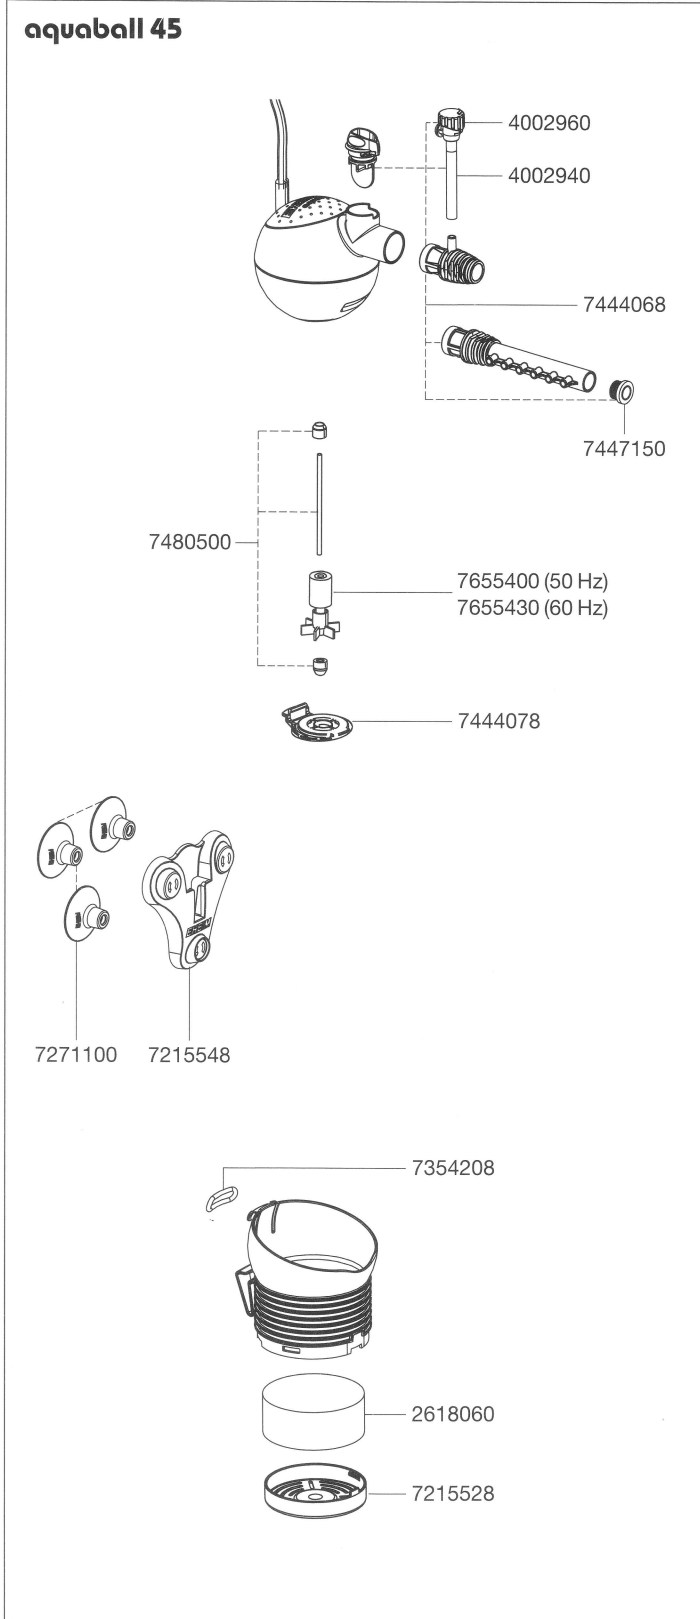

Spare parts. Subject to change without prior notice.

Order no.	Spare part
2618060	Filter cartridge (2 pieces)
4002940	Hose \varnothing 4/6 mm
4002960	Air regulator
4024000	Up-grade-kit 2400 to 2401: Filter basket with filter cartridge and media box with filter pad (not shown)
7215528	Filter bottom
7215548	Holder
7271100	Suction cup (4 pieces)
7354208	Tensioning ring (3 pieces)
7444068	Power regulator with diffuser and jet pipe
7444078	Pump cover with bushing
7447150	Pipe plug
7480500	Shaft with bushings
7655400	Impeller (50 Hz) for 2401
7655430	Impeller (60 Hz) for 2401
7655450	Impeller (60 Hz) for 2402 and 2403
7655460	Impeller (50 Hz) for 2402 and 2403