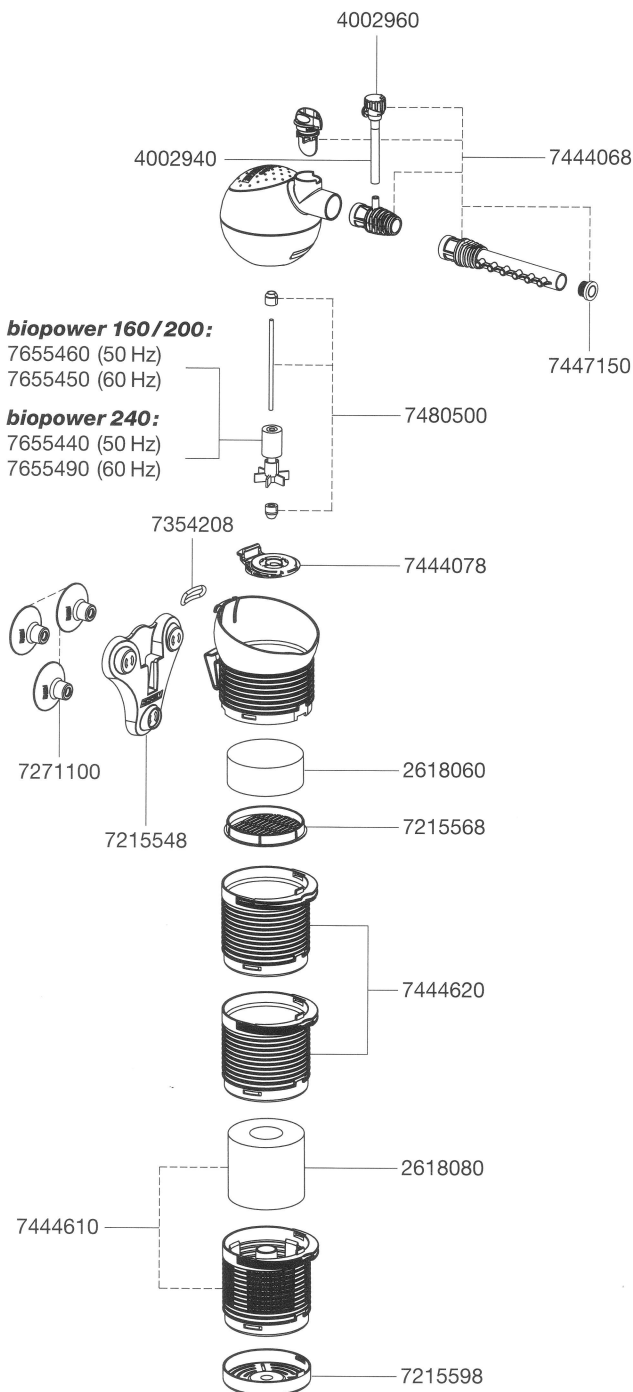

biopower 160, 200, 240