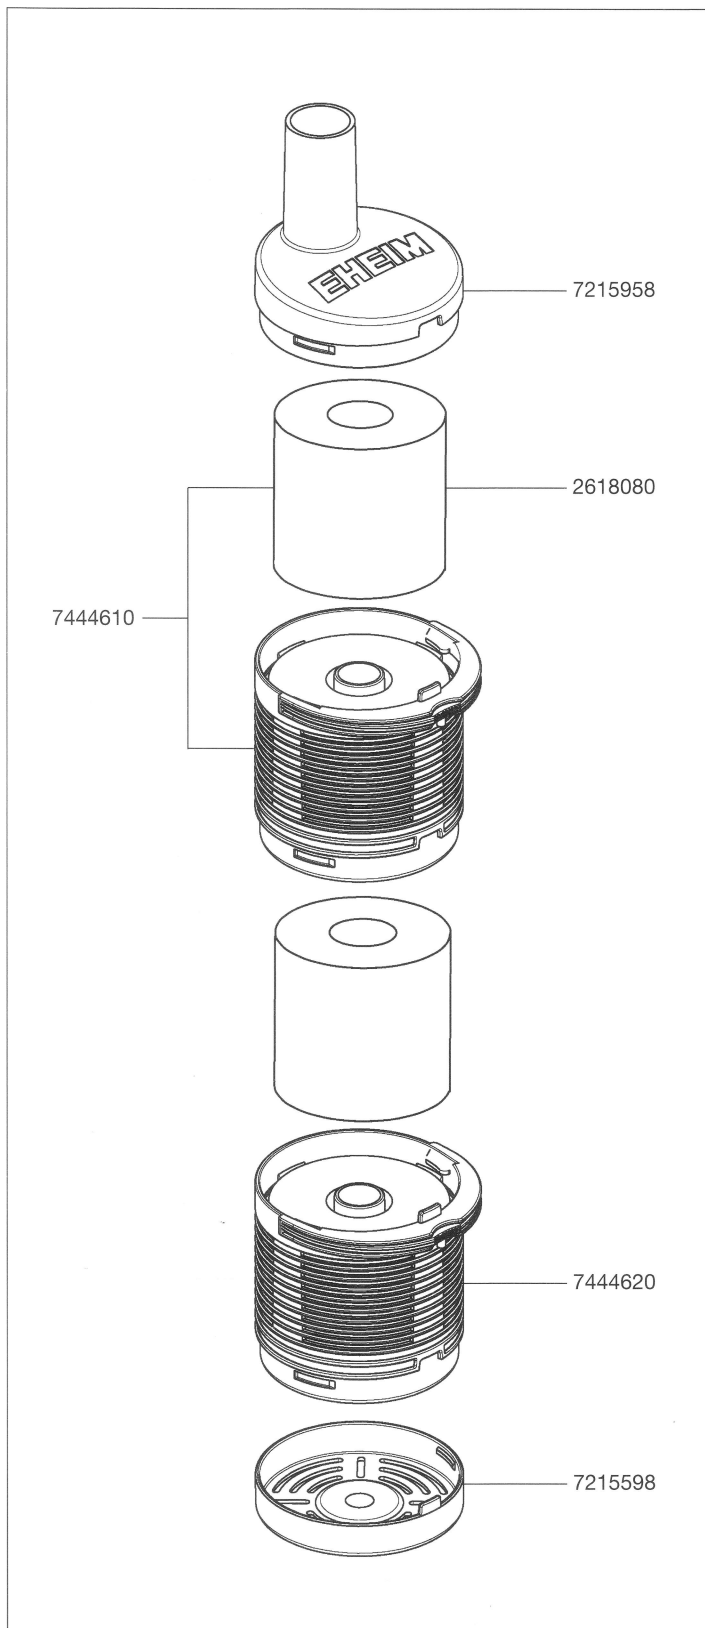

Spare parts. Subject to change without prior notice.

Order no.	Spare part	4004320
2618080	Cartridge for prefilter (2 pieces)	
7215598	Filter bottom	
7215958	Filter cover	
7444610	Prefilter with prefilter cartridge	
7444620	Filter canister	