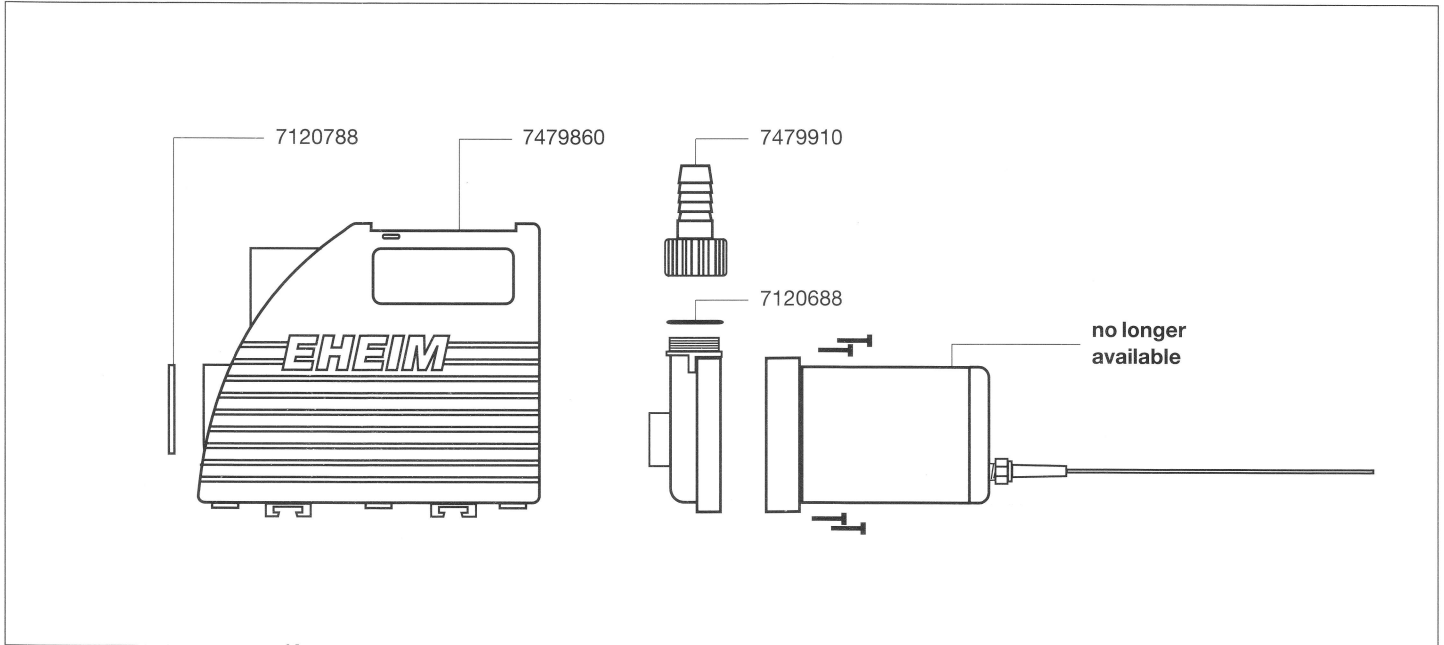

3270 Pond pump (10 m cable)

3275 Pond pump (10 m cable)

3280 Pond pump (10 m cable)

**EHEIM**

Spare parts. Subject to change without prior notice.

Order no.	Spare part	3270 / 3275 / 3280
7120688	Sealing ring	
7120788	Connection cover	

Order no.	Spare part	3270 / 3275 / 3280
7479860	Prefilter housing complete	
7479910	Hose connection with sealing ring	
7479980	Hose connection, suction side, complete (not shown)	