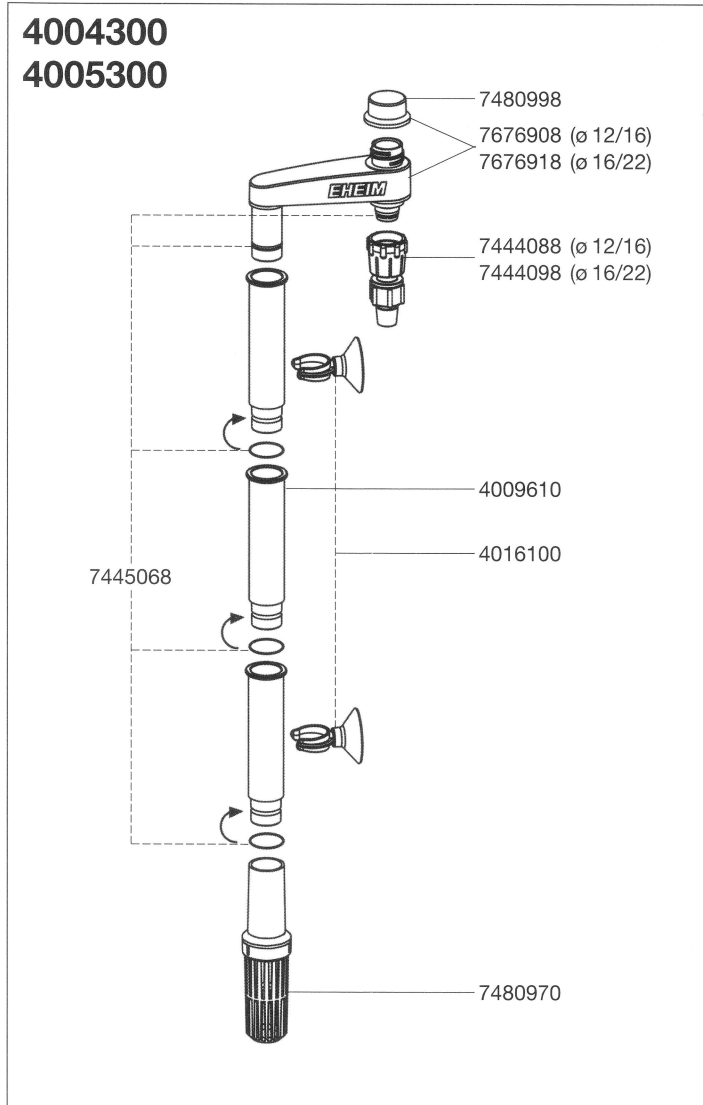

- 4004300 Universal Installation Kit 1 for  $\varnothing$  12 mm
- 4005300 Universal Installation Kit 1 for  $\varnothing$  16 mm
- 4004310 Universal Installation Kit 2 for  $\varnothing$  12 mm
- 4005310 Universal Installation Kit 2 for  $\varnothing$  16 mm

Spare parts. Subject to change without prior notice.

Order no.	Spare part	4004300 / 4005300
4009610	Extension kit 1 with 2 extension pieces	
4016100	Suction cup with clip (2 pieces)	
7444088	Hose coupling ( $\varnothing$ 12/16 mm)	
7444098	Hose coupling ( $\varnothing$ 16/22 mm)	
7445068	Set of sealing rings	
7480970	Inlet strainer	
7480998	Cap	
7676908	Connector complete with cup and sealing rings for hose $\varnothing$ 12/16	
7676918	Connector complete with cup and sealing rings for hose $\varnothing$ 16/22	

Order no.	Spare part	4004310 / 4005310
4009620	Extension kit 2 with 2 extension pieces	
4009630	Elbow piece	
4016100	Suction cup with clip (2 pieces)	
7320258	Stopper	
7444088	Hose coupling ( $\varnothing$ 12/16 mm)	
7444098	Hose coupling ( $\varnothing$ 16/22 mm)	
7445068	Set of sealing rings	
7480998	Cap	
7676908	Connector complete with cup and sealing rings for hose $\varnothing$ 12/16	
7676918	Connector complete with cup and sealing rings for hose $\varnothing$ 16/22	